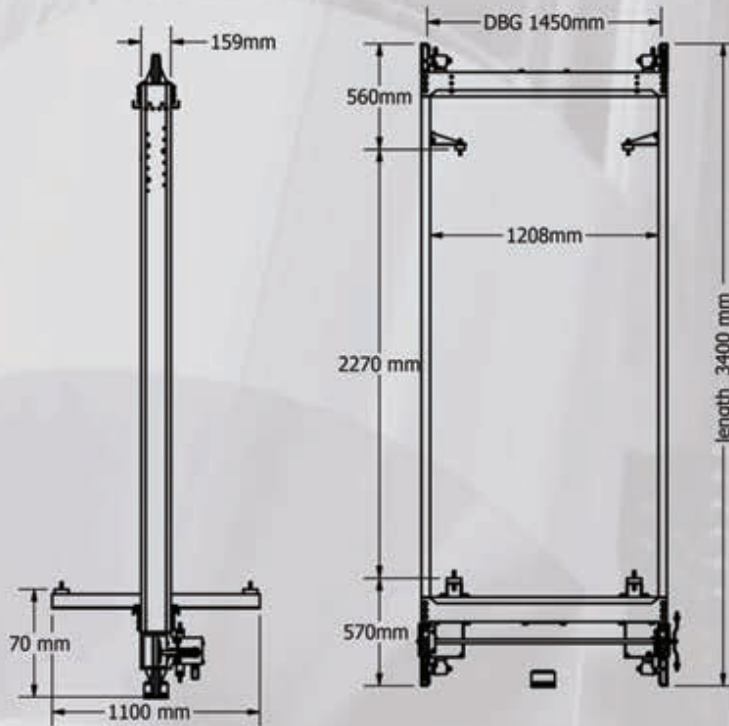

progressive electrical car frame EFP 108

BONEX LIFTS

MADE IN ITALY

LIFT & EQUIPMENT

Bonex Lifts Sas

Via De'Industria 18/20
40023 Castel Guelfo
Bologna fr

Tel +39 0542 670168
Fax +39 0542 670402
E Mail lifts@bonex.it
www.bonex.it