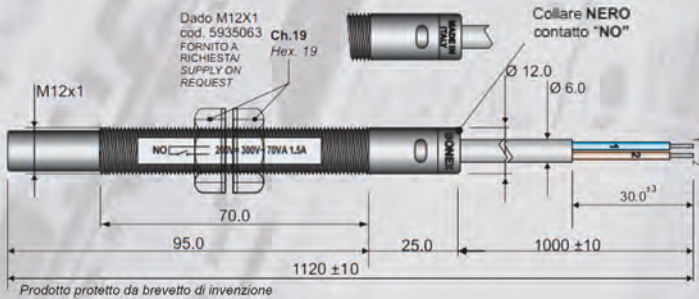

## MECHANICAL DATA

Material of Body	PA66 30FG
Color	Black
Lead Wire	CEI 20-22 Ed. III CEI 20-37
Diam. / Color	ø6.0 mm / Black
Conductors	2x0.5 mm <sup>2</sup>
Operating temperature	-20 / +100°C

Distanze massime di intervento / Maximum operating distances	
	ON/OFF
A	20.0
B	20.0

## MECHANICAL DATA

Material of Body	PA66 30FG
Color	Black
Lead Wire	CEI 20-22 Ed. III CEI 20-37
Diam. / Color	ø6.0 mm / Black
Conductors	2x0.5 mm <sup>2</sup>
Operating temperature	-20 / +100°C

Distanze massime di intervento / Maximum operating distances	
	ON/OFF
A	30.0
B	30.0