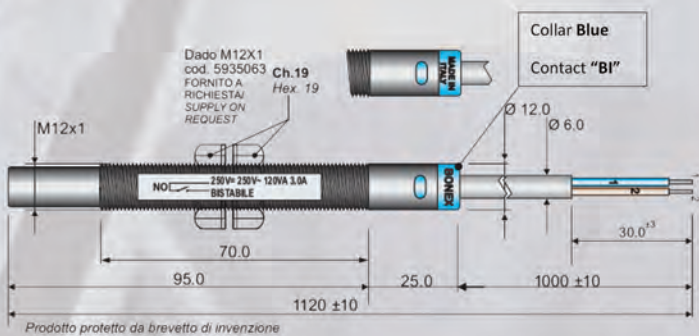

## MECHANICAL DATA

Material of Body	PA66 30FG
Color	Black
Lead Wire	CEI 20-22 Ed. III CEI 20-37
Diam. / Color	ø6.0 mm / Black
Conductors	2x0.5 mm <sup>2</sup>
Operating temperature	-20 / +100°C

Distanze massime di intervento / Maximum operating distances	
	ON/OFF
A	30.0
B	30.0