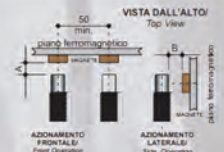

MECHANICAL DATA

Material of Body	PA66 30FG
Color	Black
Lead Wire	CEI 20-22 Ed. III CEI 20-37
Diam. / Color	ø6.0 mm / Black
Conductors	2x0.5 mm²
Operating temperature	-20 / +100°C

Distanze massime di intervento / Maximum operating distances	
	ON/OFF
A	30.0
B	30.0