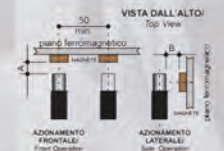

MECHANICAL DATA

Material of Body	PA66 30FG
Color	Black
Lead Wire	CEI 20-22 Ed. III CEI 20-37
Diam. / Color	ø6.0 mm / Black
Conductors	2x0.5 mm²
Operating temperature	-20 / +100°C