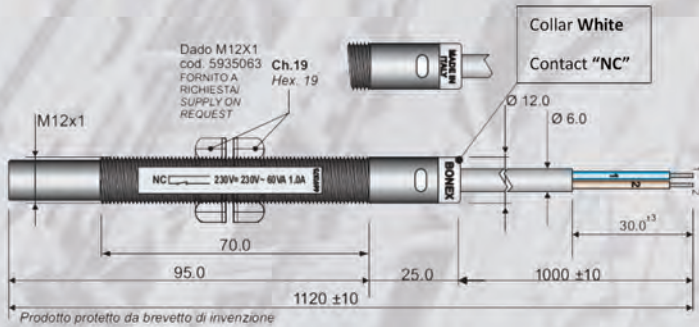

BONEX LIFTS

MADE IN ITALY

LIFT & EQUIPMENT

ELECTRICAL DATA OF CONTACT

Max. Contact Rating	120 VA
Max. Switching Current	3.0 VA
Max Carrying Current	5.0 VA
Max. Switching Voltage	250 Vdc/Vac

MECHANICAL DATA

Material of Body	PA66 30FG
Color	Black
Lead Wire	CEI 20-22 Ed. III CEI 20-37
Diam. / Color	ø6.0 mm / Black
Conductors	2x0.5 mm²
Operating temperature	-20 / +100°C

Distanze massime di intervento / Maximum operating distances	
	ON/OFF
A	20.0
B	20.0