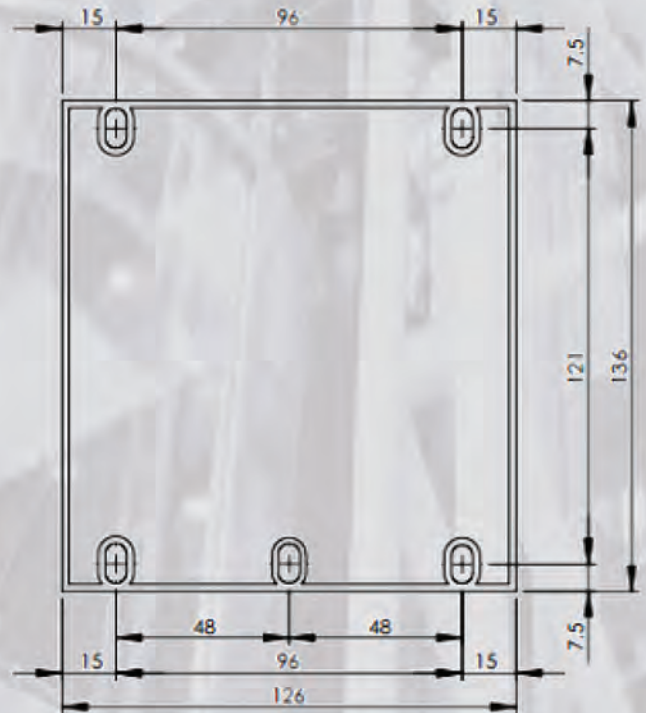

BONEX LIFTS

MADE IN ITALY

LIFT & EQUIPMENT

transformer bonex 1 phase 400VA/500VA

Rev. 012

BONEX LIFTS

MADE IN ITALY

LIFT & EQUIPMENT