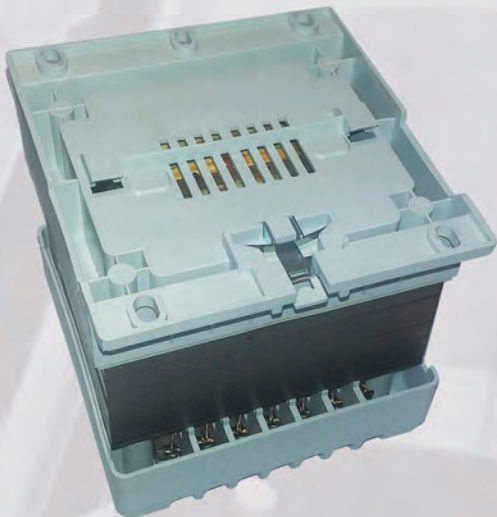

BONEX LIFTS

MADE IN ITALY

LIFT & EQUIPMENT

transformer bonex 1 phase 400VA/500VA

Rev. 012

BONEX LIFTS

MADE IN ITALY

LIFT & EQUIPMENT

TRS400LE

Transformer 1Phase 400VA.Bonex
 Input.0-220/380/415V.
 Output.0-17V.(075VA)
 Out.0-17V(75VA)/0-65/75/85V(250VA)

TRS400ST

Transformer 1Phase 400VA.Bonex
 Input.0-220/380/415V.
 Output.0-12/24V.(100VA)
 Out.0-48/60/70/80/110/220V(300VA)

TRS400SK

Transformer 1Phase 550VA.Bonex
 Input.0-220/380V.
 Output.0-17V(075VA) 0-17V(75VA)
 OUT.0-50V(75VA) 0-65/75/80V(250VA)

TRS500ST

Transformer 1Phase 500VA.Bonex0
 Input.0-220/380/415V.
 Output.0-12/24V.(100VA)
 Out.0-48/60/70/80/110/220V(400VA)