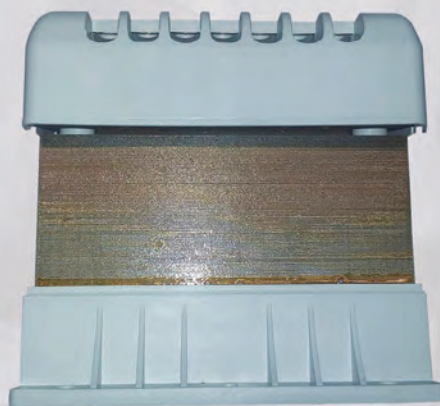

BONEX LIFTS

MADE IN ITALY

LIFT & EQUIPMENT

transformer bonex 1 phase 400VA/500VA

Rev. 012

BONEX LIFTS

MADE IN ITALY

LIFT & EQUIPMENT

TRS400LE

Transformer 1Phase 400VA.Bonex
 Input.0-220/380/415V.
 Output.0-17V.(075VA)
 Out.0-17V(75VA)/0-65/75/85V(250VA)

TRS400ST

Transformer 1Phase 400VA.Bonex
 Input.0-220/380/415V.
 Output.0-12/24V.(100VA)
 Out.0-48/60/70/80/110/220V(300VA)

TRS400SK

Transformer 1Phase 550VA.Bonex
 Input.0-220/380V.
 Output.0-17V(075VA) 0-17V(75VA)
 OUT.0-50V(75VA) 0-65/75/80V(250VA)

TRS500ST

Transformer 1Phase 500VA.Bonex0
 Input.0-220/380/415V.
 Output.0-12/24V.(100VA)
 Out.0-48/60/70/80/110/220V(400VA)